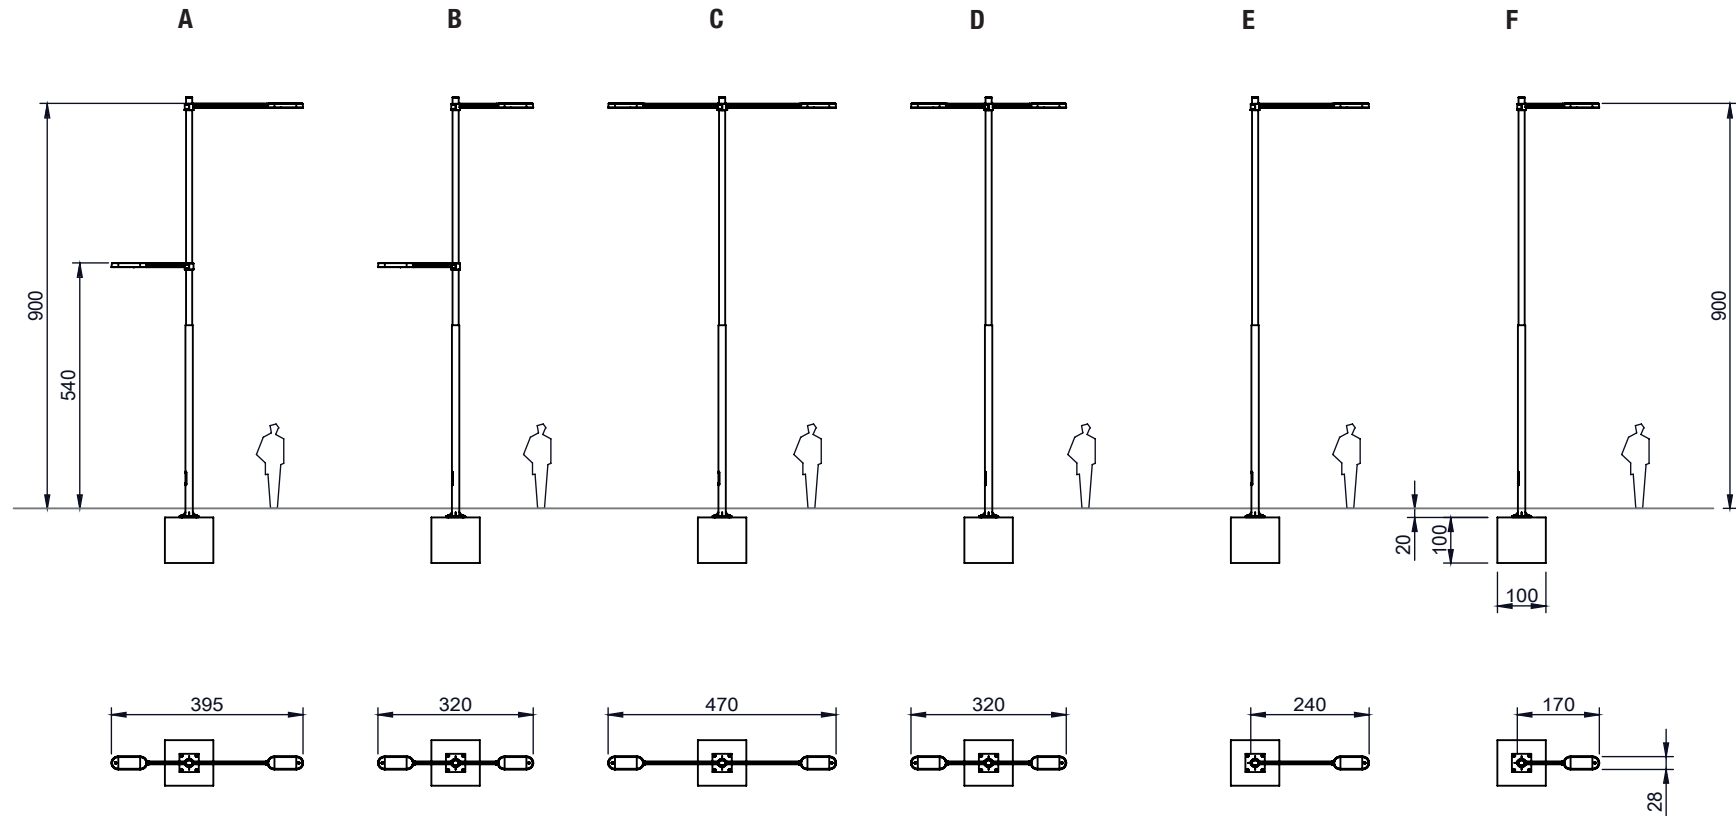

CANDELA LED 9,20m de 2 secciones / 9,20m 2 sections

2012
GONZALO MILÁ

SANTA & COLE

Farola / Street lamp

A	B	C	D	E	F
2 luminaria LED distinta altura de brazo largo	2 luminarias LED a distinta altura de brazo medio	2 luminarias LED a la misma altura de brazo largo	2 luminarias LED a la misma altura de brazo medio	1 luminaria LED de brazo largo	1 luminaria LED de brazo medio
2 long arm luminaires LED in different heights	2 mid-arm luminaires LED in different heights	2 long arm luminaires LED same height	2 mid-arm luminaires LED same height	1 long arm luminaire LED	1 mid-arm luminaire LED

Cotas en cm / Sizes in cm

Parc de Belloch. Ctra. C-251 Km 5,6 E-08430 La Roca (Barcelona). España / Spain T. +34 938 679 100 / F. +34 938 711 767