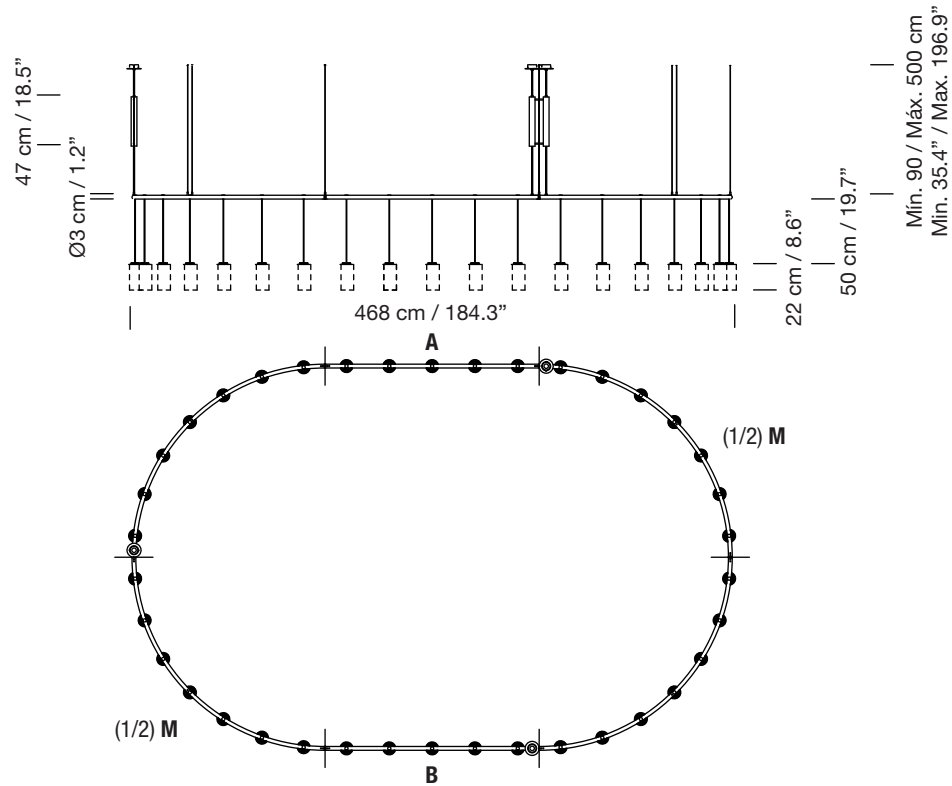

CIRIO OVAL - Florón circular / Circular ceiling plate

2010
ANTONI AROLA

Sistema de suspensión

Pendant lamp

M+A+B