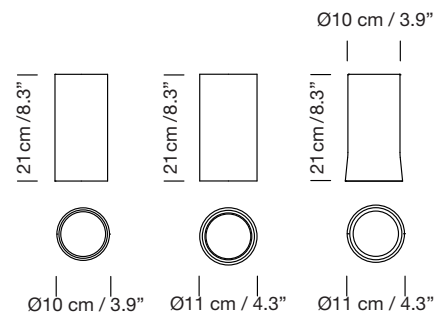

Pantallas Lampshades

Porcelana blanca
White porcelain

Vidrio opal blanco
White opal glass

Latón
Brass

Parc de Belloch. Ctra. C-251 Km 5,6 E-08430 La Roca (Barcelona). España / Spain T. +34 938 679 100 / F. +34 938 711 767