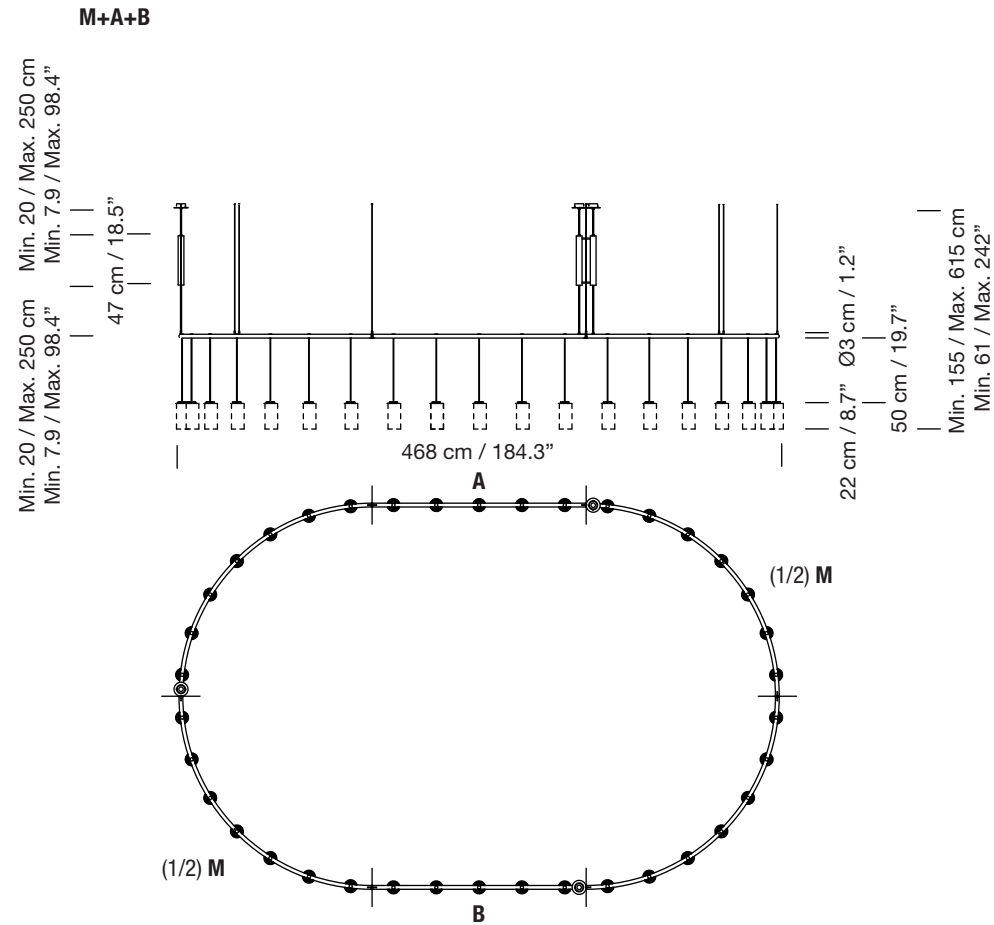

CIRIO OVAL - Florón circular / Circular ceiling plate

2010
ANTONI AROLA

Sistema de suspensión

Pendant lamp