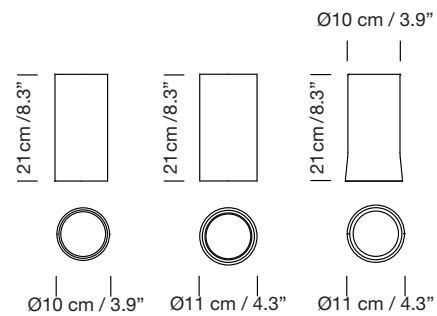

Pantallas Lampshades

Porcelana blanca / White porcelain   **Vidrio opal blanco** / White opal glass   **Latón** / Brass

Parc de Belloch. Ctra. C-251 Km 5,6 E-08430 La Roca (Barcelona). España / Spain T. +34 938 679 100 / F. +34 938 711 767