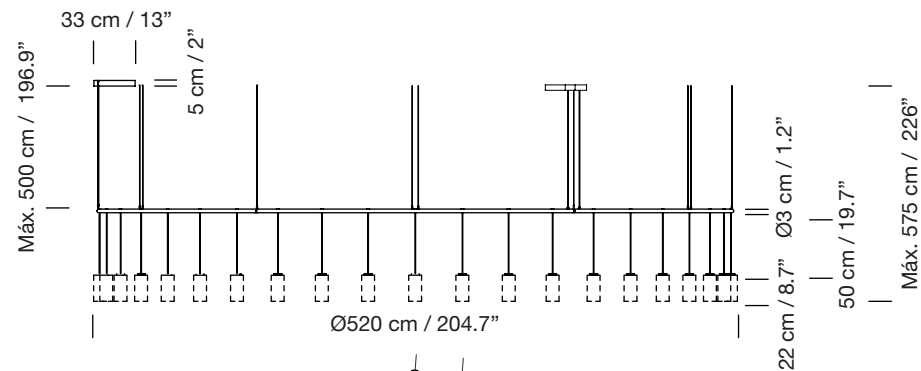

CIRIO CIRCULAR L - Florón rectangular / Rectangular ceiling plate

2010
ANTONI AROLA

SANTA & COLE

Sistema de suspensión

Pendant lamp