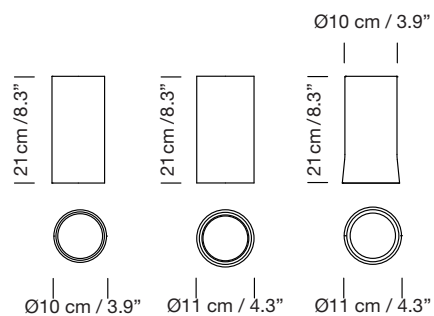

Pantallas Lampshades

Porcelana blanca / White porcelain   **Vidrio opal blanco** / White opal glass   **Latón** / Brass

Parc de Belloch. Ctra. C-251 Km 5,6 E-08430 La Roca (Barcelona). España / Spain T. +34 938 679 100 / F. +34 938 711 767