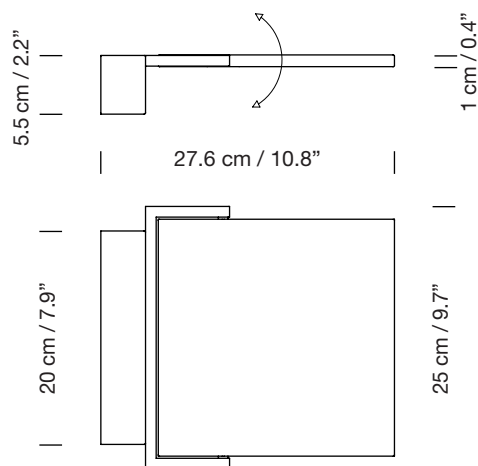

BLANCOWHITE C1 WALL ROTATING / C1 WALL ROTATING SCENE

2013
ANTONI AROLA

SANTA & COLE

Aplique
Wall lamp

C1 WALL ROTATING