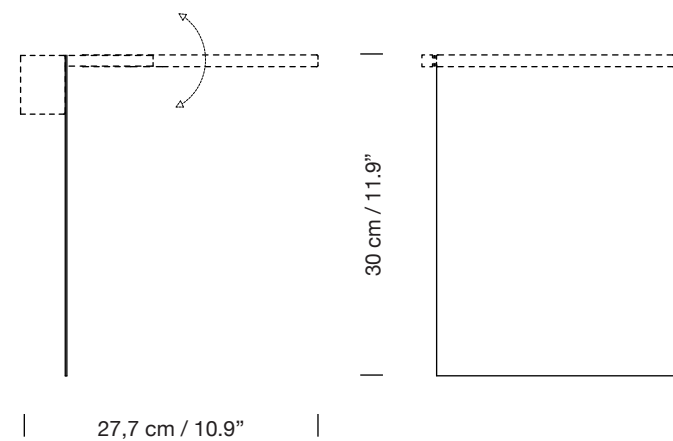

WALL SCENE

Parc de Belloch. Ctra. C-251 Km 5,6 E-08430 La Roca (Barcelona). España / Spain T. +34 938 679 100 / F. +34 938 711 767