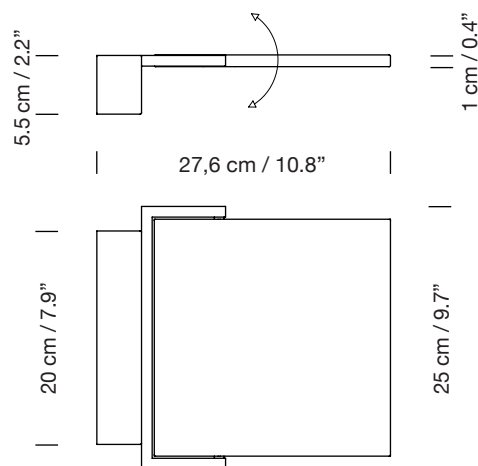

BLANCOWHITE C1 WALL ROTATING

2013

ANTONI AROLA

SANTA & COLE

Aplique

Wall lamp

C1 WALL ROTATING