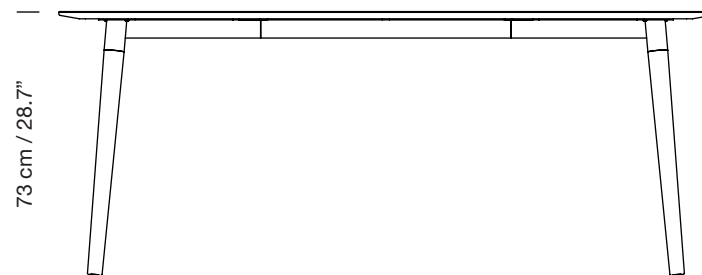

BELLOCH RECTANGULAR

2009

LAGRANJA DESIGN

SANTA & COLE

Mesa

Table

180 cm / 70.9"