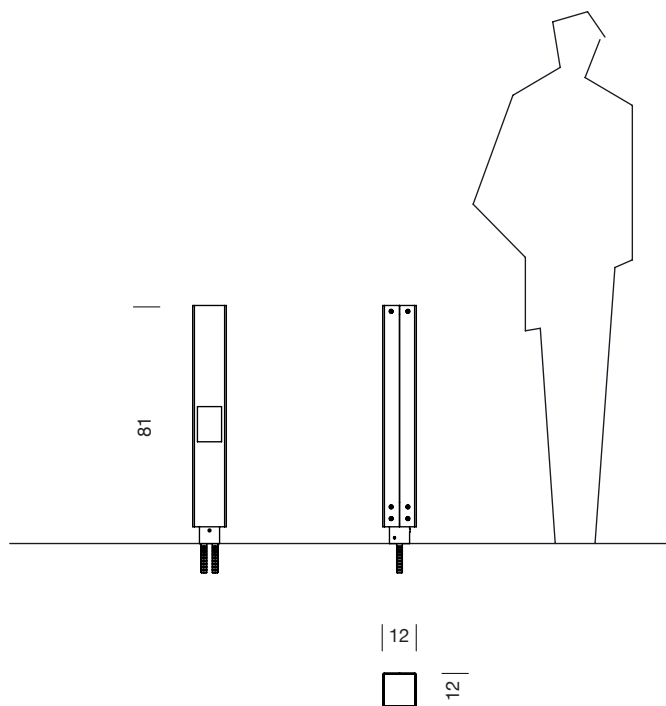

SKYLINE 80cm ventana media / 80cm medium window

2014
ANTONI ROSELLÓ

SANTA & COLE

Balizas / Beacons

A