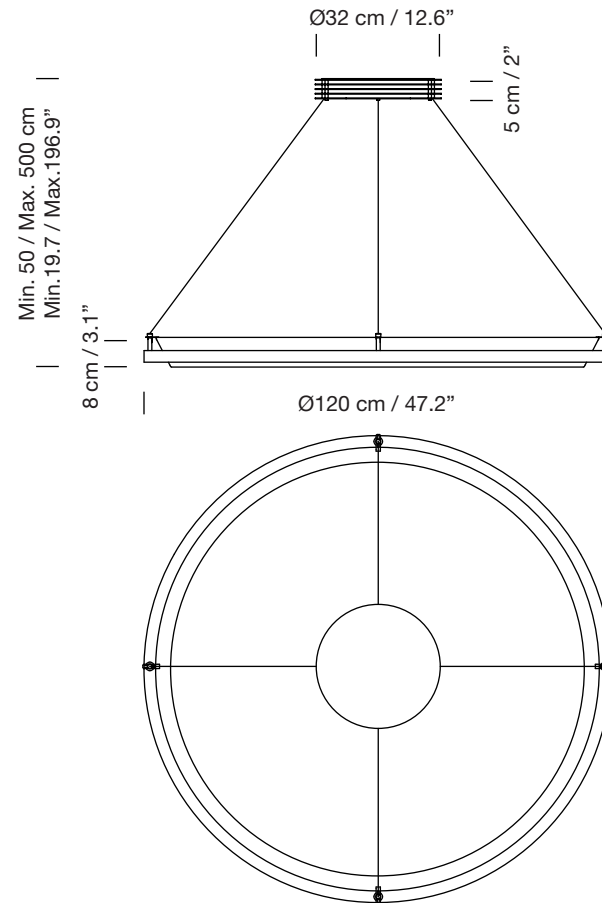

NIMBA LED 120

1997

ANTONI AROLA

SANTA & COLE

Lámpara de suspensión

Pendant lamp

Parc de Belloch. Ctra. C-251 Km 5,6 E-08430 La Roca (Barcelona). España / Spain T. +34 938 679 100 / F. +34 938 711 767