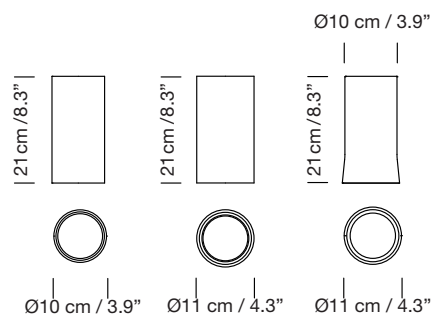

Pantallas

Lampshades

Porcelana blanca / White porcelain
Vidrio opal blanco / White opal glass
Latón / Brass

Parc de Belloch. Ctra. C-251 Km 5,6 E-08430 La Roca (Barcelona). España / Spain T. +34 938 679 100 / F. +34 938 711 767