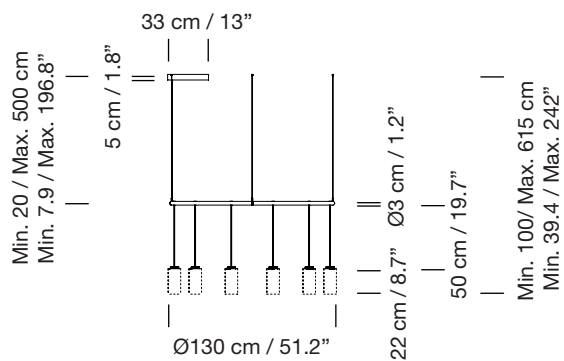

CIRIO CIRCULAR S - Florón rectangular / Rectangular ceiling plate

2010
ANTONI AROLA

SANTA & COLE

Sistema de suspensión

Hanging system