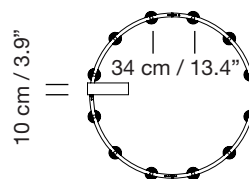

CIRIO CIRCULAR S - Florón rectangular / Rectangular ceiling plate

2010
ANTONI AROLA

SANTA & COLE

Sistema de suspensión

Hanging system