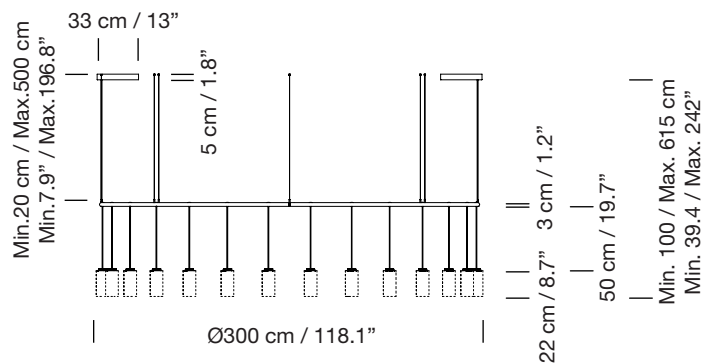

CIRIO CIRCULAR M - Florón rectangular / Rectangular ceiling plate

2010
ANTONI AROLA

SANTA & COLE

Sistema de suspensión

Hanging system