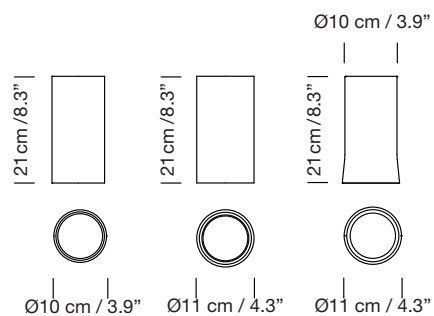

Pantallas

Lampshades

Porcelana blanca
White porcelain

Vidrio opal blanco
White opal glass

Latón
Brass

Parc de Belloch. Ctra. C-251 Km 5,6 E-08430 La Roca (Barcelona). España / Spain T. +34 938 679 100 / F. +34 938 711 767