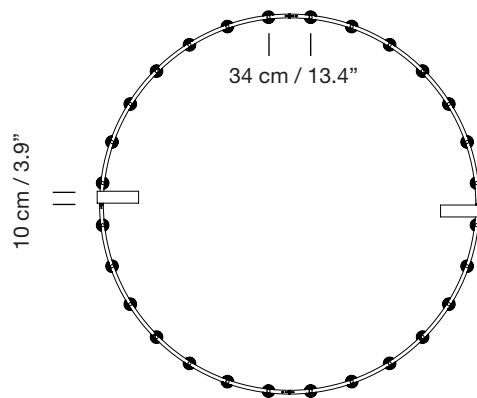

CIRIO CIRCULAR M - Florón rectangular / Rectangular ceiling plate

2010
ANTONI AROLA

SANTA & COLE

Sistema de suspensión

Hanging system