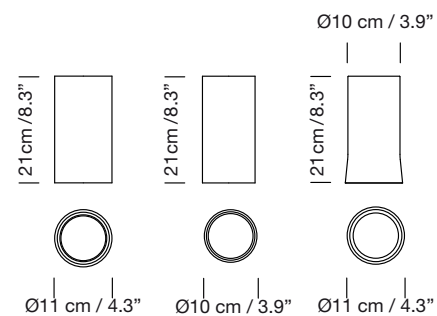

Pantallas

Lampshades

Vidrio opal blanco
White opal glass

Porcelana blanca
White porcelain

Latón
Brass

Parc de Belloch. Ctra. C-251 Km 5,6 E-08430 La Roca (Barcelona). España / Spain T. +34 938 679 100 / F. +34 938 711 767