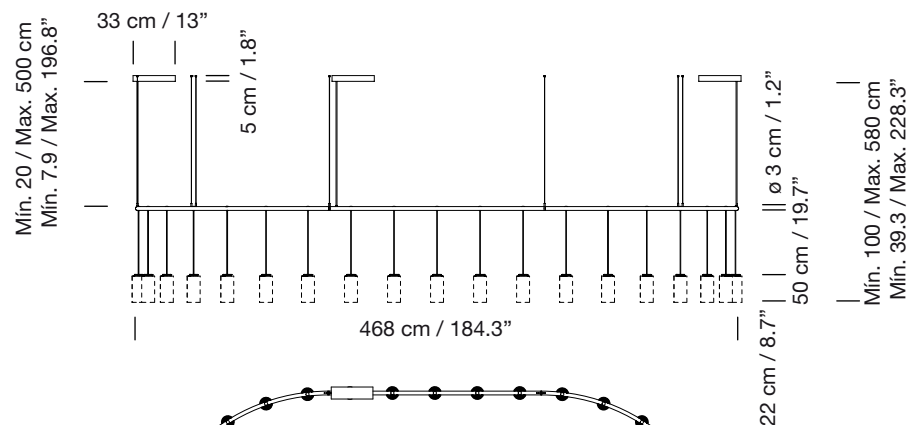

CIRIO OVAL - Florón rectangular / Rectangular ceiling plate

2010
ANTONI AROLA

SANTA & COLE

Sistema de suspensión

Hanging system