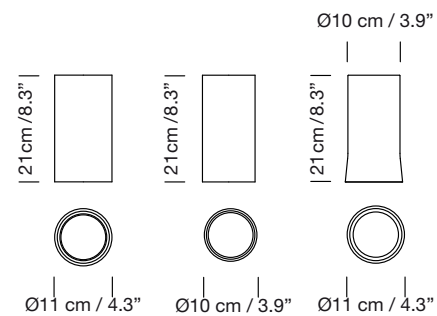

Pantallas

Lampshades

Vidrio opal blanco
White opal glass

Porcelana blanca
White porcelain

Latón
Brass

Parc de Belloch. Ctra. C-251 Km 5,6 E-08430 La Roca (Barcelona). España / Spain T. +34 938 679 100 / F. +34 938 711 767