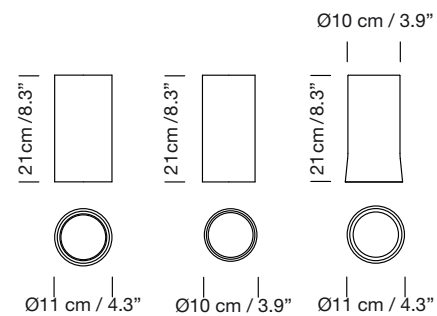

Pantallas Lampshades

Vidrio opal blanco / White opal glass
Porcelana blanca / White porcelain
Latón / Brass

Parc de Belloch. Ctra. C-251 Km 5,6 E-08430 La Roca (Barcelona). España / Spain T. +34 938 679 100 / F. +34 938 711 767