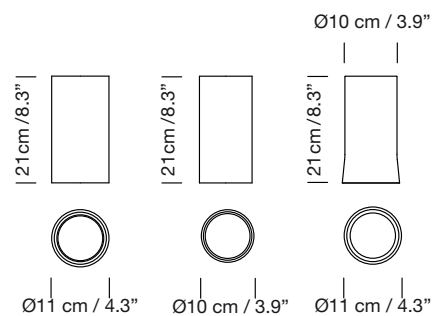

Pantallas

Lampshades

Vidrio opal blanco
White opal glass

Porcelana blanca
White porcelain

Latón
Brass

Parc de Belloch. Ctra. C-251 Km 5,6 E-08430 La Roca (Barcelona). España / Spain T. +34 938 679 100 / F. +34 938 711 767