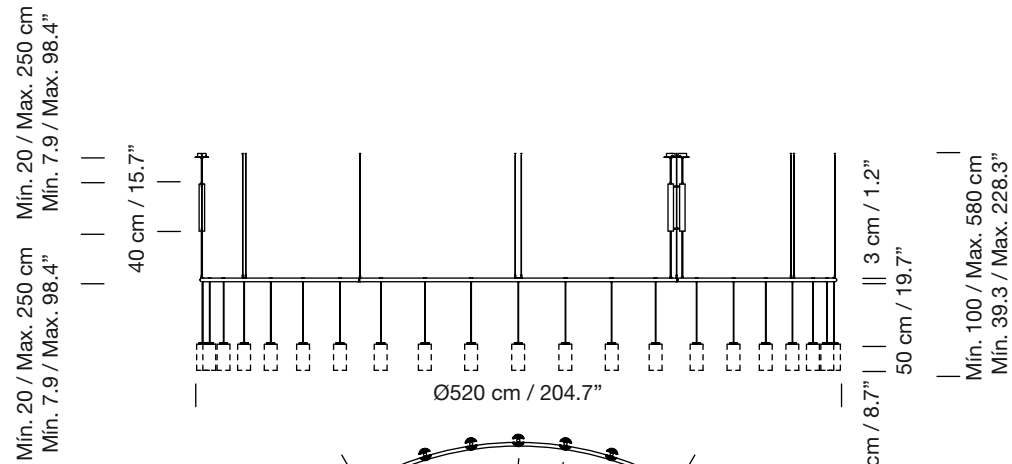

CIRIO CIRCULAR L - Florón circular / Circular ceiling plate

2010
ANTONI AROLA

Sistema de suspensión

Hanging system