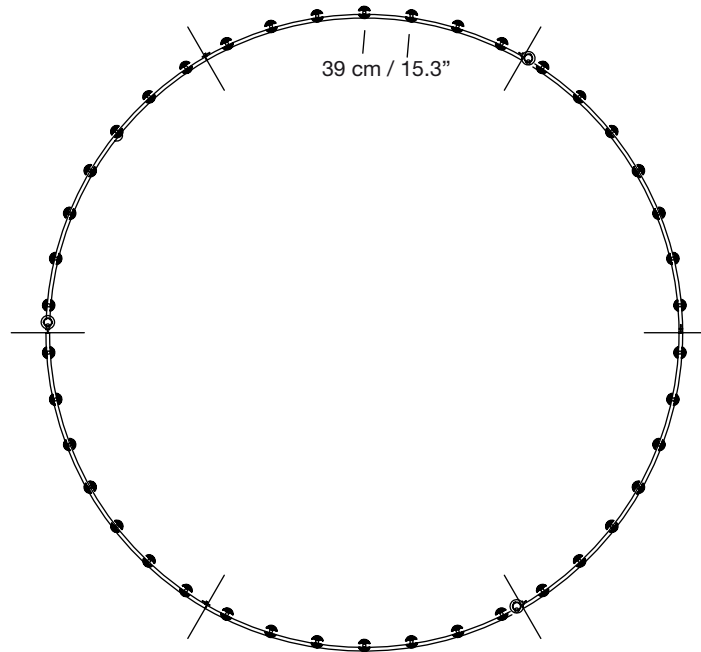

CIRIO CIRCULAR L - Florón circular / Circular ceiling plate

2010
ANTONI AROLA

Sistema de suspensión

Hanging system