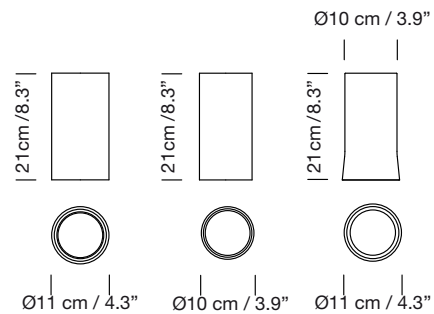

Pantallas

Lampshades

Vidrio opal blanco / White opal glass
Porcelana blanca / White porcelain
Latón / Brass

Parc de Belloch. Ctra. C-251 Km 5,6 E-08430 La Roca (Barcelona). España / Spain T. +34 938 679 100 / F. +34 938 711 767