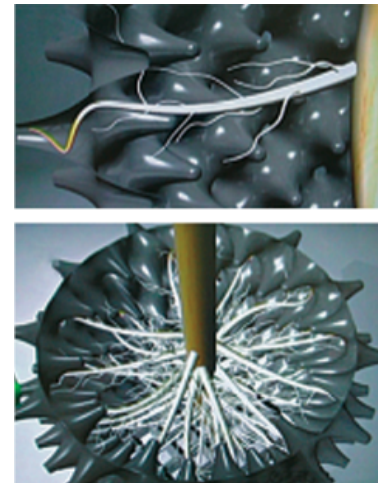

We now use the Air-pots™ cultivation system, which is much more than a simple container, because it carries out the root pruning with air. The plant develops a dense root system and avoids one of the main problems of growing in containers, the circling of the roots. The special shape of the walls leads each root to a hole where the increase in air dehydrates the tip, pruning it and stimulating the branching of the roots. Each new root follows the same path and the process is repeated, so the plant quickly develops a great mass of fibrous roots radially facing outwards.