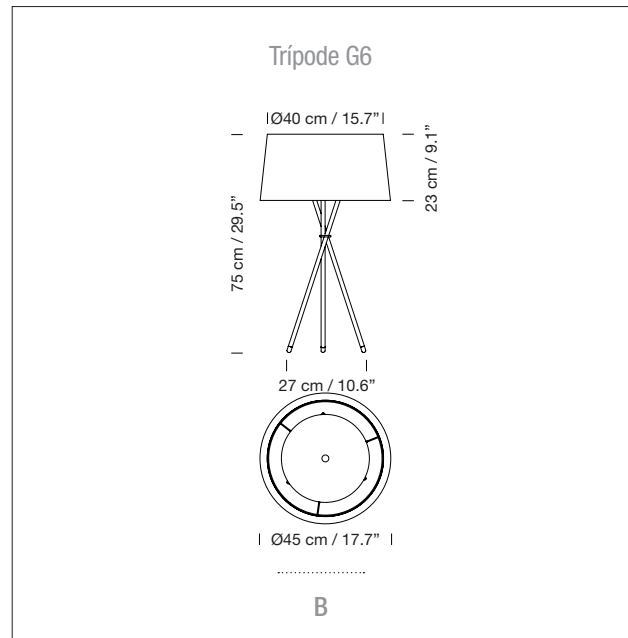

REGULATIONS

CE

IP 20

UNE-EN 60598

UNE-EN 55015

UNE-EN 60529

Non-class 2

Dry location only

UL-153

E-352592

MAINTENANCE

Clean with a smooth cloth. Do not use ammonia, solvents or abrasive cleaning products.

OTHERS

The lamp is delivered in different packages.

The assembly instructions are delivered with the product.

MODELS

COLLECTION

Table lamps

Floor lamps

Pendant lamps

Wall lamp