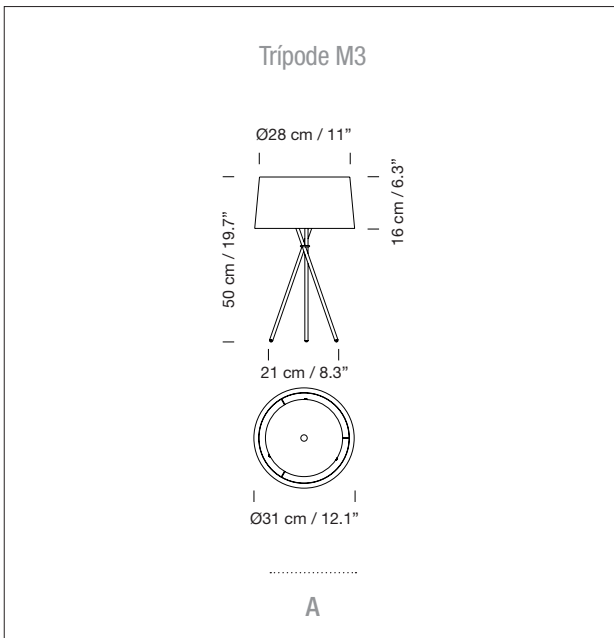

REGULATIONS

CE

IP 20

UNE-EN 60598

UNE-EN 55015

UNE-EN 60529

Non-class 2

Dry location only

UL-153

E-352592

MAINTENANCE

Clean with a smooth cloth. Do not use ammonia, solvents or abrasive cleaning products.

OTHERS

The lamp is delivered in different packages.

The assembly instructions are delivered with the product.

MODELS

COLLECTION

Table lamps

Floor lamps

Pendant lamps

Wall lamp