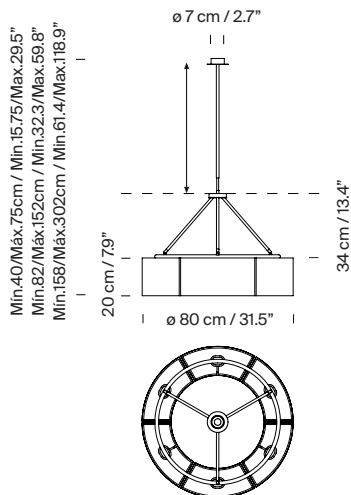

General description:

Chrome-plated structure.

White translucent PVC lampshades.

Optional opal translucent methacrylate diffusers.

Chrome-plated metallic circular canopy.

(A) Sexta

4 support options, with telescopic tube: 40/75 cm / 15.75/29.5", 82/152 cm / 32.3/59.8" or 156/302 cm / 61.4/118.9" and without telescopic tube. Six lampshades.

(B) Sexta 12

12 x LED bulb: 10 W

Other light sources: 12 x Máx. 60 W

Suitable only for indoor use.
Always use the light source recommended or equivalent.

Approximate weight (unpacked):

(A) Sexta: 6 Kg / 13.2 lb

(B) Sexta 12: 8,2 kg / 18 lb

Sexta

Miguel Milá. 2003
Pendant lamps

Regulations:

CE
UNE-EN 60598
UNE-EN 55015
UNE-EN 60529

UL

Dry location only
UL-1598
E-353545

Maintenance:

Model B: Sexta 12 (Sizes in cm)