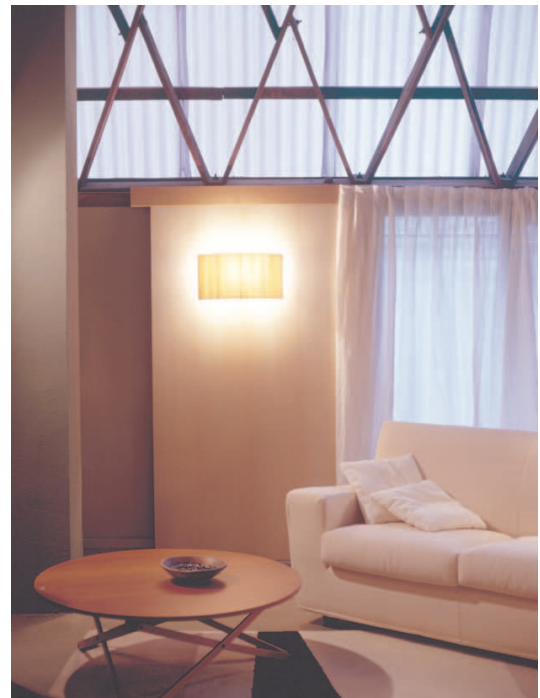

APPROXIMATE WEIGHT (unpacked):

1. COMODÍN RECTANGULAR	0,3Kg
2. COMODÍN CUADRADO	0,3Kg

TECHNICAL CHARACTERISTICS:

Bulbholder: E27/E26

Light Source:

Self-ballasted micro globe compact fluorescent
TCG-SE. 7-11W/825 EEC: A. Max. hgt. 84 mm

EUROPE	AC	230V	50 Hz
USA/JAPAN	AC	110/128V	60 HZ

Light source not included.

Luminaires only suitable for indoor use.

Always use the light source recommended or equivalent.

The luminaires comply with the following regulations:

UNE-EN 60598
UNE-EN 55015

STRUCTURE:

Chrome-plated structure.

LAMPSHADE:

Shade available in nine different finishes: stitched beige cardboard, natural ribbon, Siena (Alvar Aalto), Siena Shadow (Alvar Aalto), Patio Musta (Elissa Aalto), Trapez (Ame Jacobsen), Unisol (Verner Panton), Dot Pattern (Charles & Ray Earnes) and Small Dot Pattern (Charles & Ray Earnes).

MAINTENANCE:

Clean with a smooth cloth. Do not use ammonia products, solvents, abrasives, etc.

OTHERS:

The luminaires are delivered in different packets.
The assembly instructions are delivered with the product.
One batch of the same model is formed by minimum 10 units.